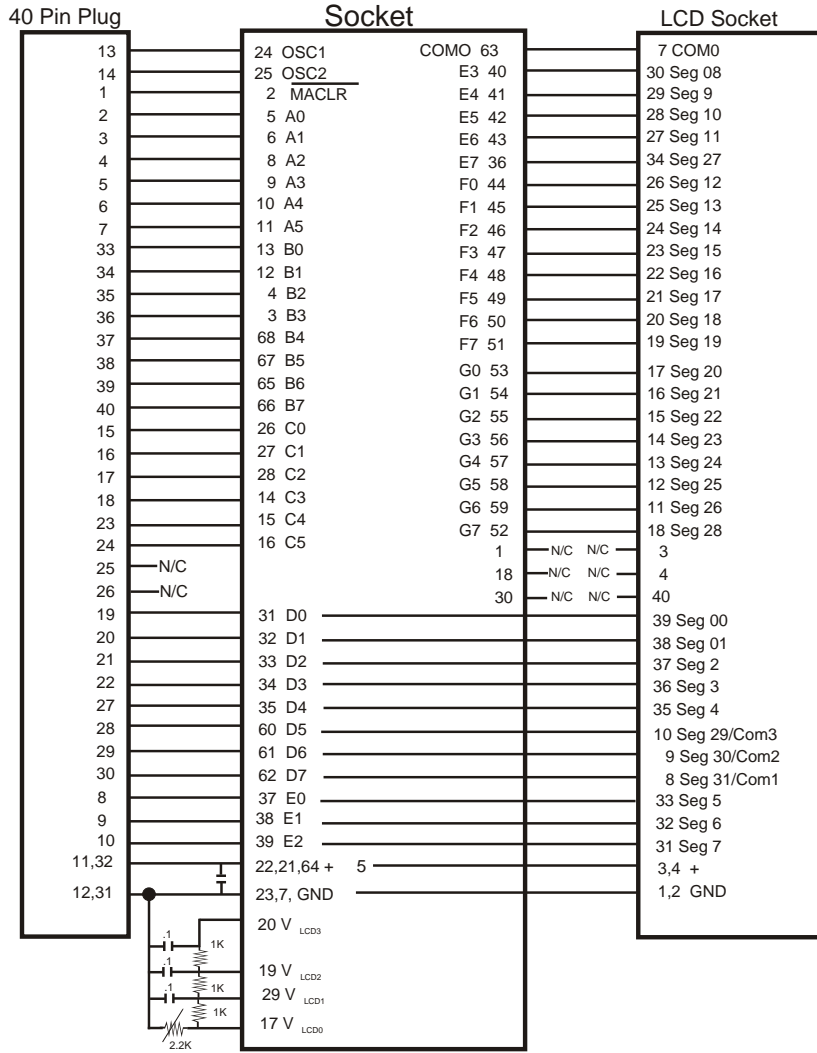

PIC16C92x

Display is Varitronix VIM-404-DP