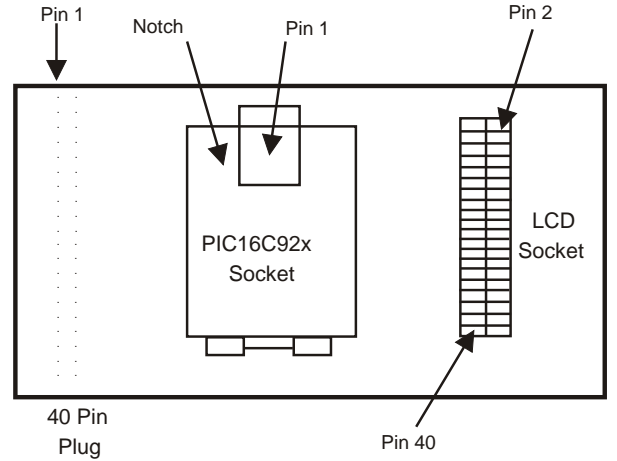

PIC16C92x

Display is Varitronix VIM-404-DP