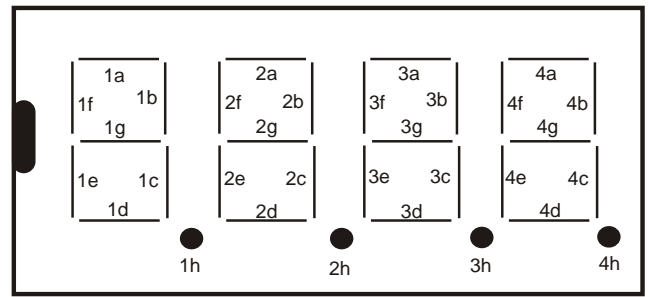

PIC16C92x

Display is Varitronix VIM-404-DP